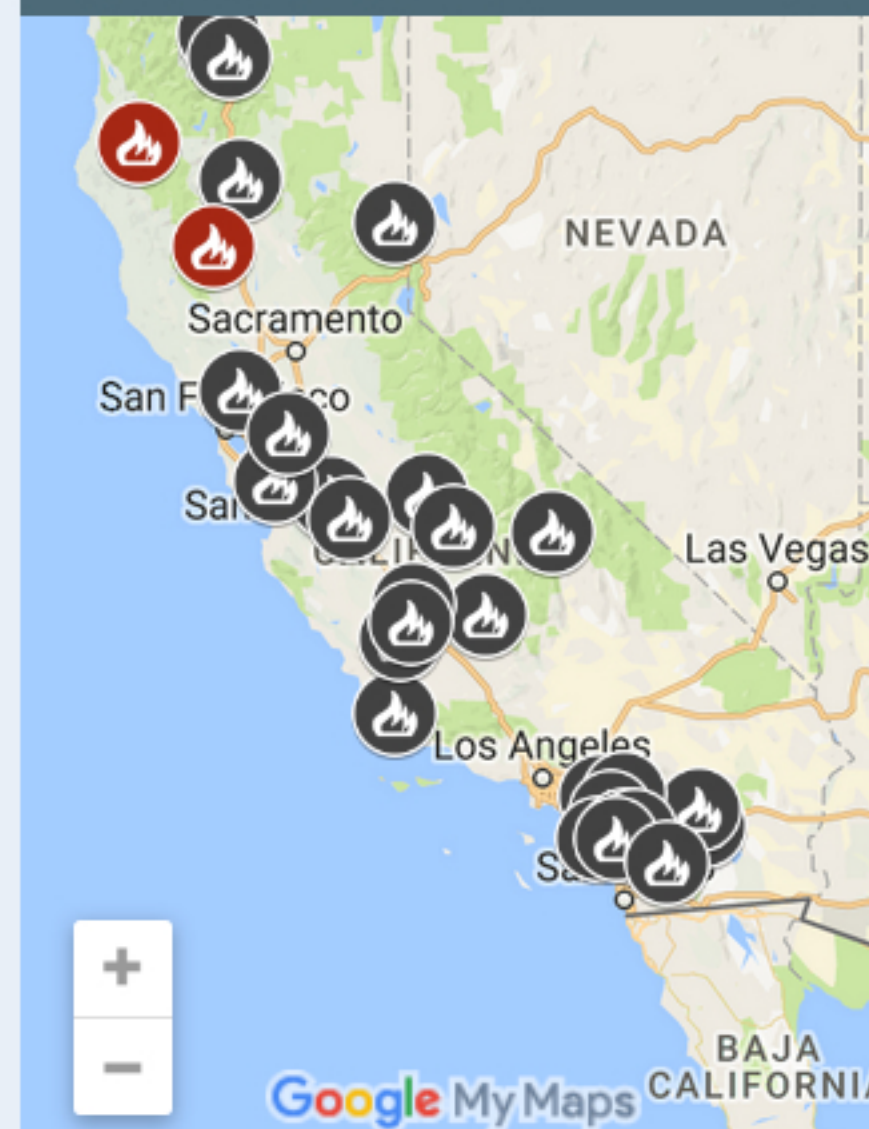

Incident Information

Last Modified on May 17, 2018

NEES FIRE

Nees Fire Incident Information:

Last Updated:	May 17, 2018 9:00 am	FINAL
Date/Time Started:	May 02, 2018 4:00 pm	
Administrative Unit:	CAL FIRE Madera-Mariposa-Merced Unit	
County:	Merced County	
Location:	Interstate 5 and W Nees Ave. south of Los Banos	
Acres Burned - Containment:	1,756 acres - 100% contained	
Long/Lat:	-120.77206/36.85156	

California Statewide Maps

2018 Stat...

Google MyMaps